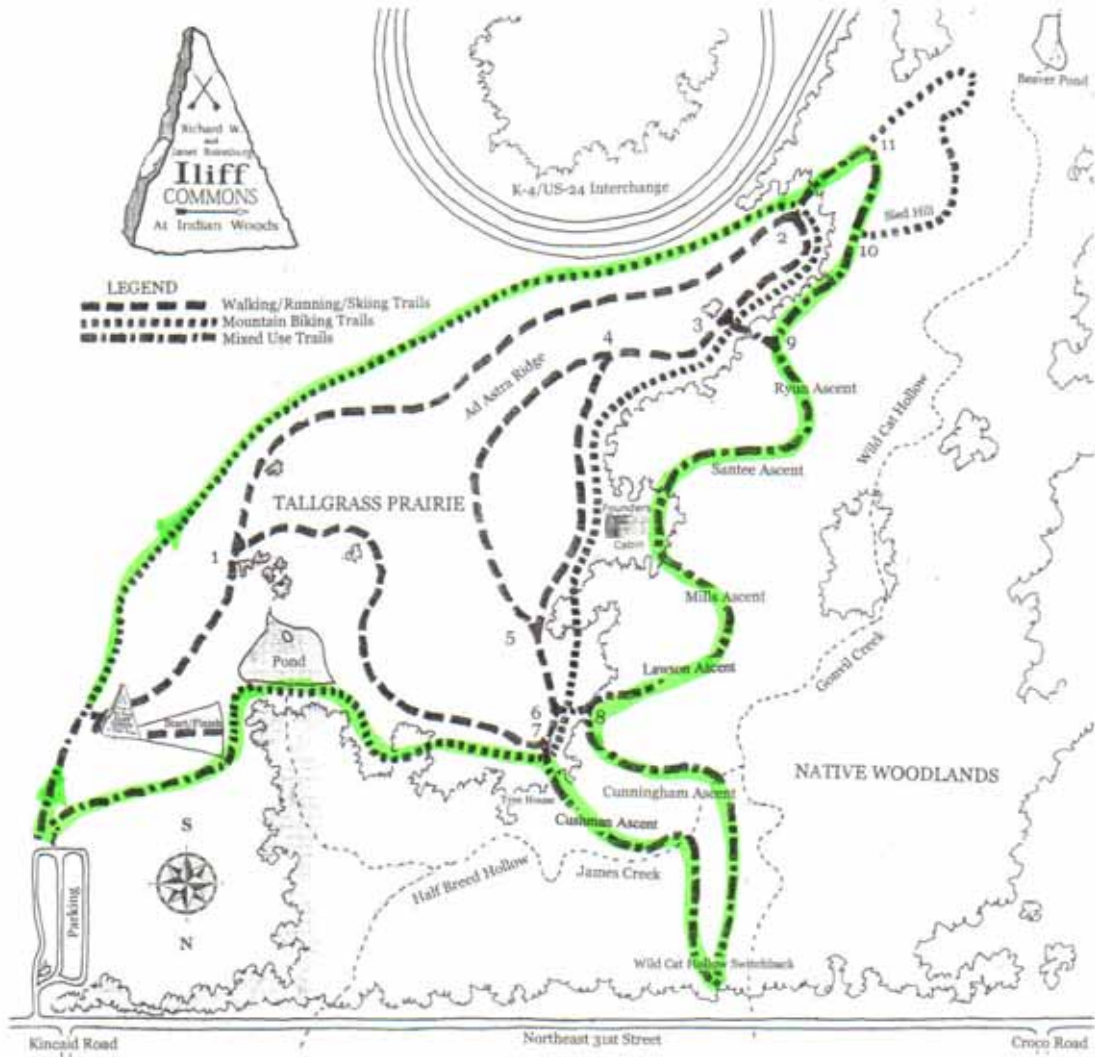

Directions

8K Cyclocross Course

Last Gasp

K	Start	Turn
0.12	Monument	right
0.92	2	straight
1.04	3	straight
1.43	6	straight
1.48	7	straight
2.05	Monument	straight
2.84	2	left
3.21	9	left
3.84	8	left
4.47	7	left
5.03	Monument	straight
5.83	2	left
5.94	11	left
6.3	10	left
6.47	9	left
7.1	8	left
7.73	7	left
8.29	Monument	right
8.41	Finish	

LAP 1

LAP 2

LAP 3