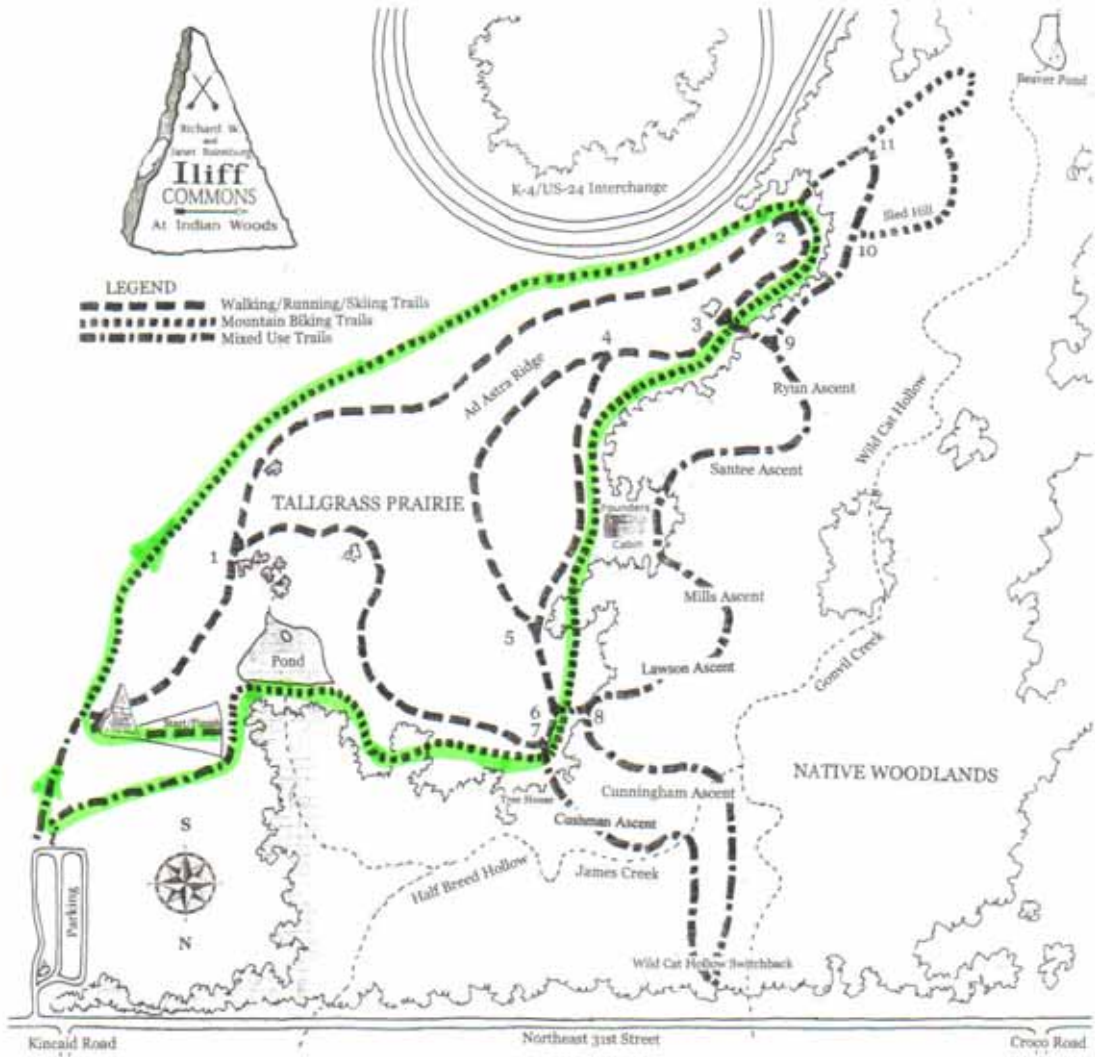

Directions

8K Cyclocross Course

Last Gasp

K	Start	Turn
0.12	Monument	right
0.92	2	straight
1.04	3	straight
1.43	6	straight
1.48	7	straight
2.05	Monument	straight
2.84	2	left
3.21	9	left
3.84	8	left
4.47	7	left
5.03	Monument	straight
5.83	2	left
5.94	11	left
6.3	10	left
6.47	9	left
7.1	8	left
7.73	7	left
8.29	Monument	right
8.41	Finish	

LAP 1

LAP 2

LAP 3