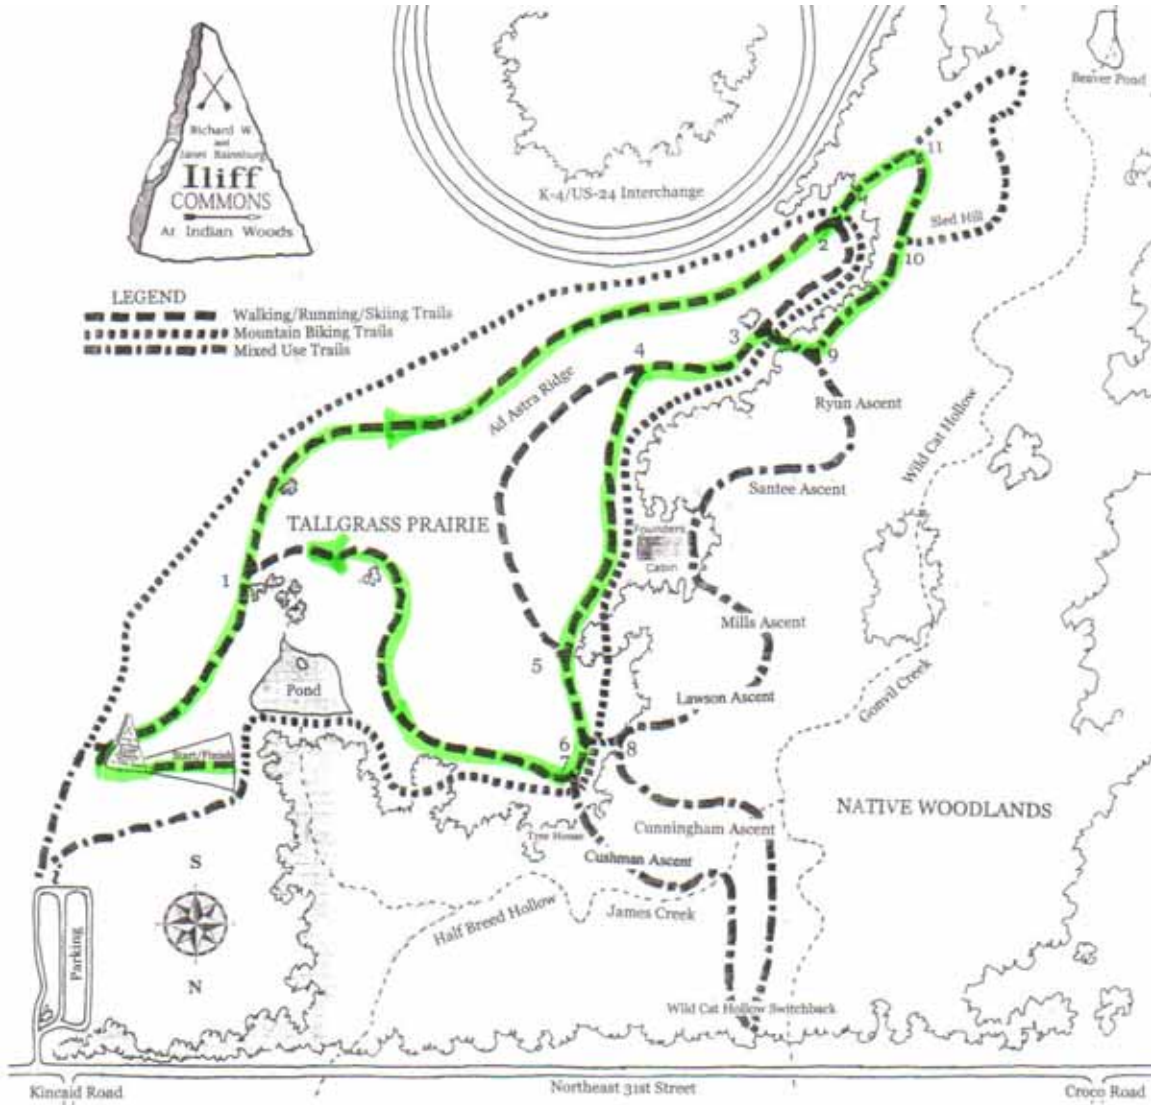

Directions

5 K Racing Course

Wild as a March

Hare

K	Start	Turn
0.27	1	left
0.87	2	left
1.25	9	right
1.29	3	left
1.35	4	left
1.66	5	left
1.69	6	right
1.74	7	right
2.15	1	right
2.73	2	left
3.10	9	left
3.73	8	left
4.36	7	left
4.76	1	left
5	Finish	

LAP 1

LAP 2